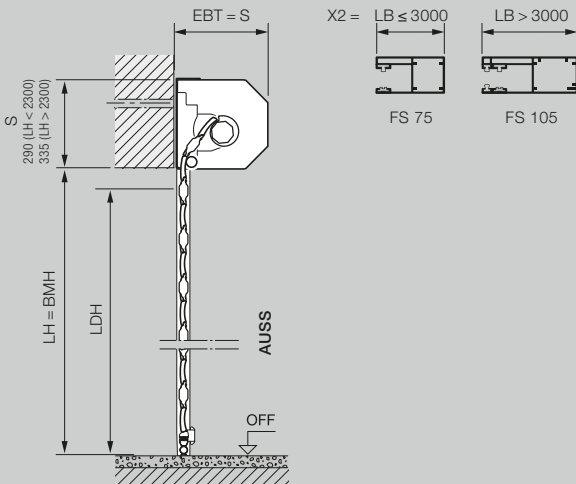

External roller garage door

Fitting in front of the opening, view of fitting side