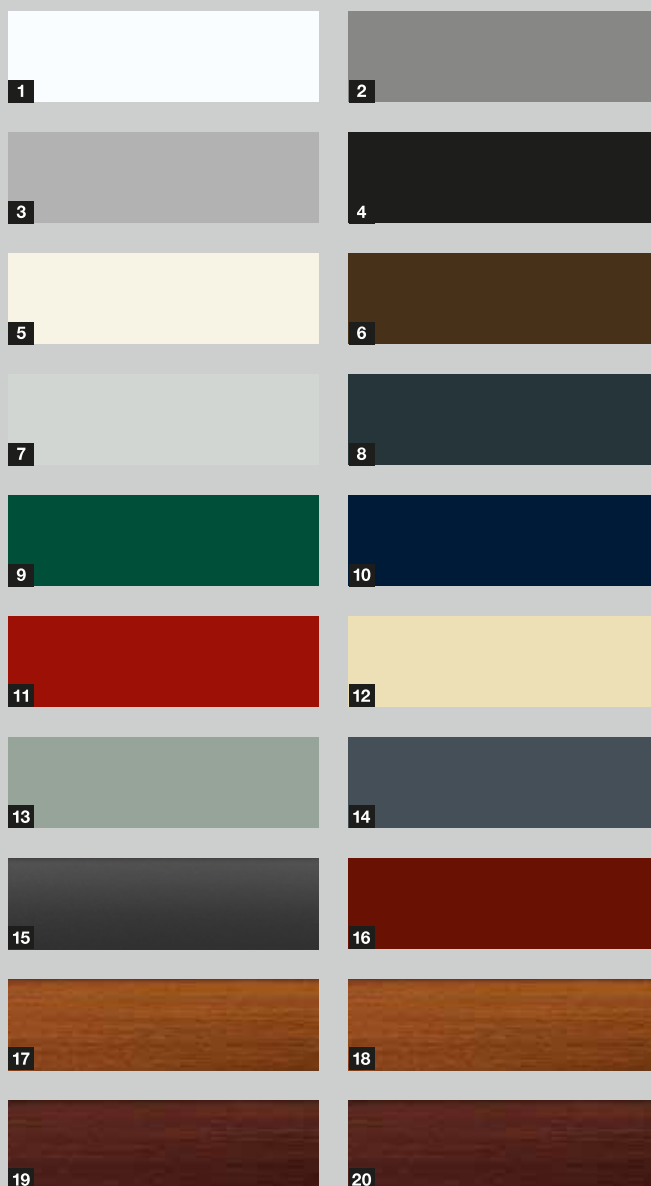

16 colours and 4 decors in timber look

1	RAL 9016	Traffic white	2	RAL 9007	Grey aluminium
3	RAL 9006	White aluminium	4	RAL 9005	Jet black
5	RAL 9001	Cream	6	RAL 8028	Terra brown
7	RAL 7035	Light grey	8	RAL 7016	Anthracite grey
9	RAL 6005	Moss green	10	RAL 5011	Steel blue
11	RAL 3003	Ruby red	12	RAL 1015	Light ivory
13	Chartwell Green		14	RAL 7015	Slate grey
15	Noir 2100 Sablé		16	RAL 3004	Purple red
17	Decograin Golden Oak		18	Decopaint Golden Oak	
19	Decograin Rosewood		20	Decopaint Rosewood	