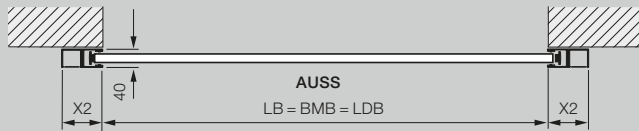

External roller garage door

Fitting in front of the opening, view of fitting side