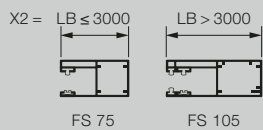

Fitting behind the opening, view of fitting side

Internal roller garage door

Fitting in the opening, interior view

An additional fascia panel is required!

Size range for internal and external roller garage door

Clear height (LH)	1000	1250	1500	1750	1900	2000	2250	2500	2750	3000	3250	3500	3750	4000	4250	4500	4750	5000	
3100																			
3000																			
2875																			
2750																			
2675																			
2625																			
2500																			
2375																			
2250																			
2125																			
2000																			
1800																			
1600																			
1400																			
1200																			