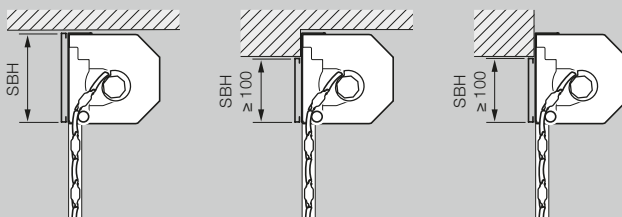

Space-saving design **2**

The compact door design with tubular operator for door heights up to 2300 mm needs only 290 mm required headroom and a side room of only 75 mm or 105 mm from 3001 mm door width and is also suited to particularly narrow fitting conditions. The side guides with standard backfill cater for quiet door travel and are optimally sealed through the standard brush seal.

Fitting behind the opening, view of fitting side

Internal roller garage door

Fitting in the opening, interior view

An additional fascia panel is required!

Size range for internal and external roller garage door

Clear height (LH)	1000	1250	1500	1750	1900	2000	2250	2500	2750	3000	3250	3500	3750	4000	4250	4500	4750	5000	
3100																			
3000																			
2875																			
2750																			
2675																			
2625																			
2500																			
2375																			
2250																			
2125																			
2000																			
1800																			
1600																			
1400																			
1200																			

- With side guide FS 75 without wind lock
- With side guide FS 105 and wind lock

External roller garage door

Fitting in front of the opening, view of fitting side

Additional fascia panel

Internal roller garage door
Fitting behind the opening,
view of fitting side