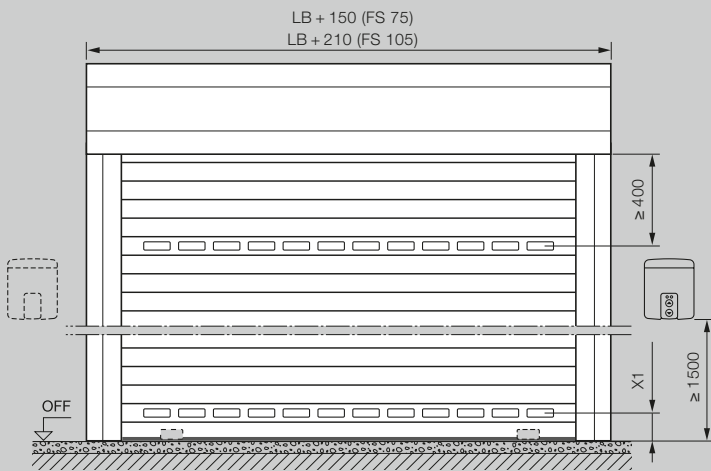

External roller garage door

Fitting in front of the opening, view of fitting side